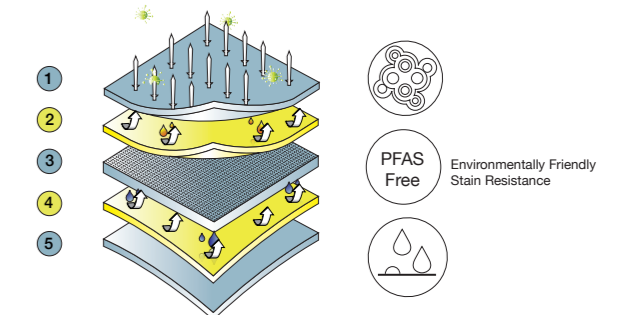

1. 1 Anti-Microbial ShieldPlus™ Protection permanently inhibits the broadest spectrum of microbes (even C diff spore) and prevents nasty odours.
2. 2 Stain Resist - PFAS free technology combining effectiveness with environmental consideration.
3. 3 Fabric - Comfortable but durable to suit the most extreme environments.
4. 4 Waterproof film - Hydrostatic head test exceeds standard requirement of 1 metre.
5. 5 Flame Retardant - Passes UK and most international contract FR standards.

Flame Retardant

Waterproof

ShieldPlus™
Antimicrobial

Stain Resist

Breathable

MED Approved
IMO Part 8

PFAS
Free

REACH Compliant

Panaz®

Head Office: Panaz Ltd, Bentley Wood Way, Hapton, Burnley, Lancashire, BB11 5ST, England. Tel: +44 (0)1282 696969 email: sales@panaz.co.uk www.panaz.com
Clerkenwell Showroom, 66 Clerkenwell Rd, London, EC1M 5PX, England. Tel: +44 (0)20 8875 1444 email: clerkenwellshowroom@panaz.co.uk
Panaz USA Inc., 230 South New York Avenue, Suite 101, Winter Park, FL 32714, USA. Tel: +1 919 747 8211 email: sales@panaz.com www.panaz.us

Continuity Although every effort is made to ensure that fabrics ordered match the colours in this pattern card, slight variations may occur from batch to batch.

© Panaz own the copyright of all designs shown in this pattern card, any infringement of which will be actioned by law.

Please note Panaz reserve the right to update product specification at their discretion.