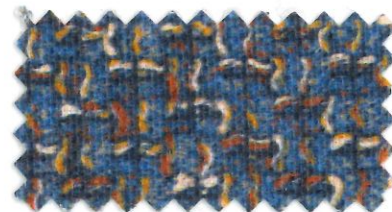

*Amara & Manasi: 137cm/68.5cm (half drop design)

Manasi Ochre - Not to Scale

Malini Spa - Not to Scale

Moksha Ochre - Not to Scale

Elephas Ocean - Not to Scale

Mantra Ochre - Not to Scale

Navika Ocean

Sanchita Spa - Not to Scale

Amara Spa - Not to Scale

Elephas Papaya - Not to Scale

Sanchita Papaya - Not to Scale

Navika Eau De Nil

Manasi Eau De Nil - Not to Scale

Amara Papaya - Not to Scale

Moksha Olive - Not to Scale

Navika Papaya

Mantra Papaya - Not to Scale

Manasi Sapphire - Not to Scale

Malini Sapphire - Not to Scale

Navika Sapphire

Moksha Sapphire - Not to Scale

Amara Sapphire - Not to Scale

Mantra Sapphire - Not to Scale

Sanchita Sapphire - Not to Scale