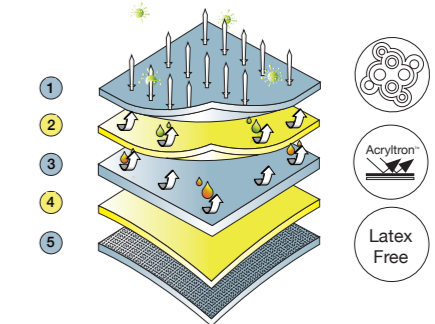

Brookland

Composition
Coating: PVC
Basecloth: Cotton/Polyester

Width
Approx 140cm (55")

Weight
720g/m² (± 5%)

Thickness
1.1mm

End Use
Upholstery

Flammability Ratings
BS 7176: Medium Hazard
BS 5852: 2006 Ignition Source 5
BS EN 1021-1/2

11M UNI 9175 (Italy)

NFPA 260 (USA)
CAL TB 117 (USA)

IMO FTP Code 2010 Part 8

EN 13501-1 (Wallcovering)

Product Performance
Colour Fastness to Light
Grade 6+

Colour Fastness to Seawater
Grade 4-5

Colour Fastness to Chlorinated Water
Grade 4-5

Colour Fastness to Artificial Weathering
Grade 7

Hydrostatic Head
>20 m

Burst Strength
1824 kPa

Technical Features

Flame Retardant, Waterproof, ShieldPlus™ Antimicrobial, Superior Stain Resistance with Acryltron™ Protective Coating, for Outdoor and Indoor use.

Environmental and Compliance

REACH Compliant, Phthalate Free, Latex Free, Heavy Metal Free, Vegan Friendly.

Abrasion
1 Million+
Martindale
Rubs

100,000
Wyzenbeek
Rubs