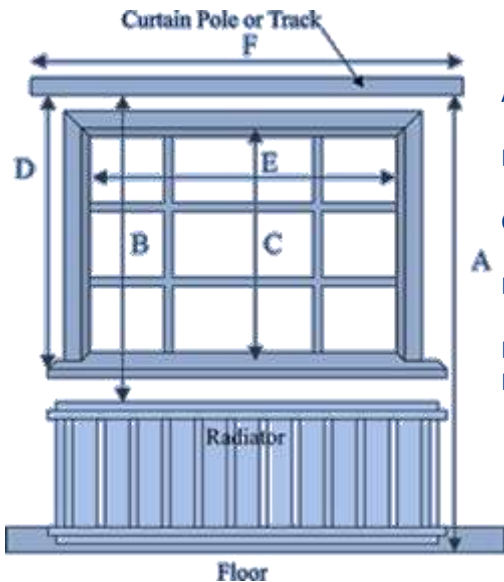

Measuring your Curtains

- A. Curtain Length (drop) from the track or pole to the floor.
- B. Curtain Length (drop) from the track or pole to the radiator.
- C. Curtain length (drop) inside the window recess.
- D. Curtain length (drop) from the track or pole to the window sill.
- E. Width inside the window recess.
- F. Width of the curtain track or pole