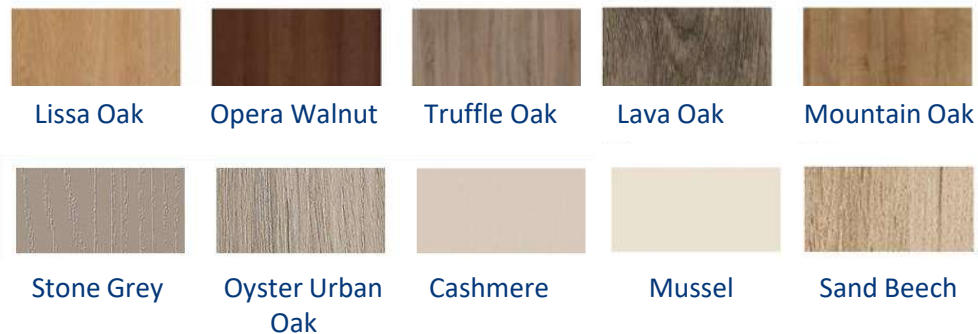

WOOD COLOUR OPTIONS

Shown in Lissa Oak

Optional Extra
Integral Lockable Medicine Cabinet
Add £119.00

Anti microbial finishing lacquers melamine faced to aid easy clean and hygiene