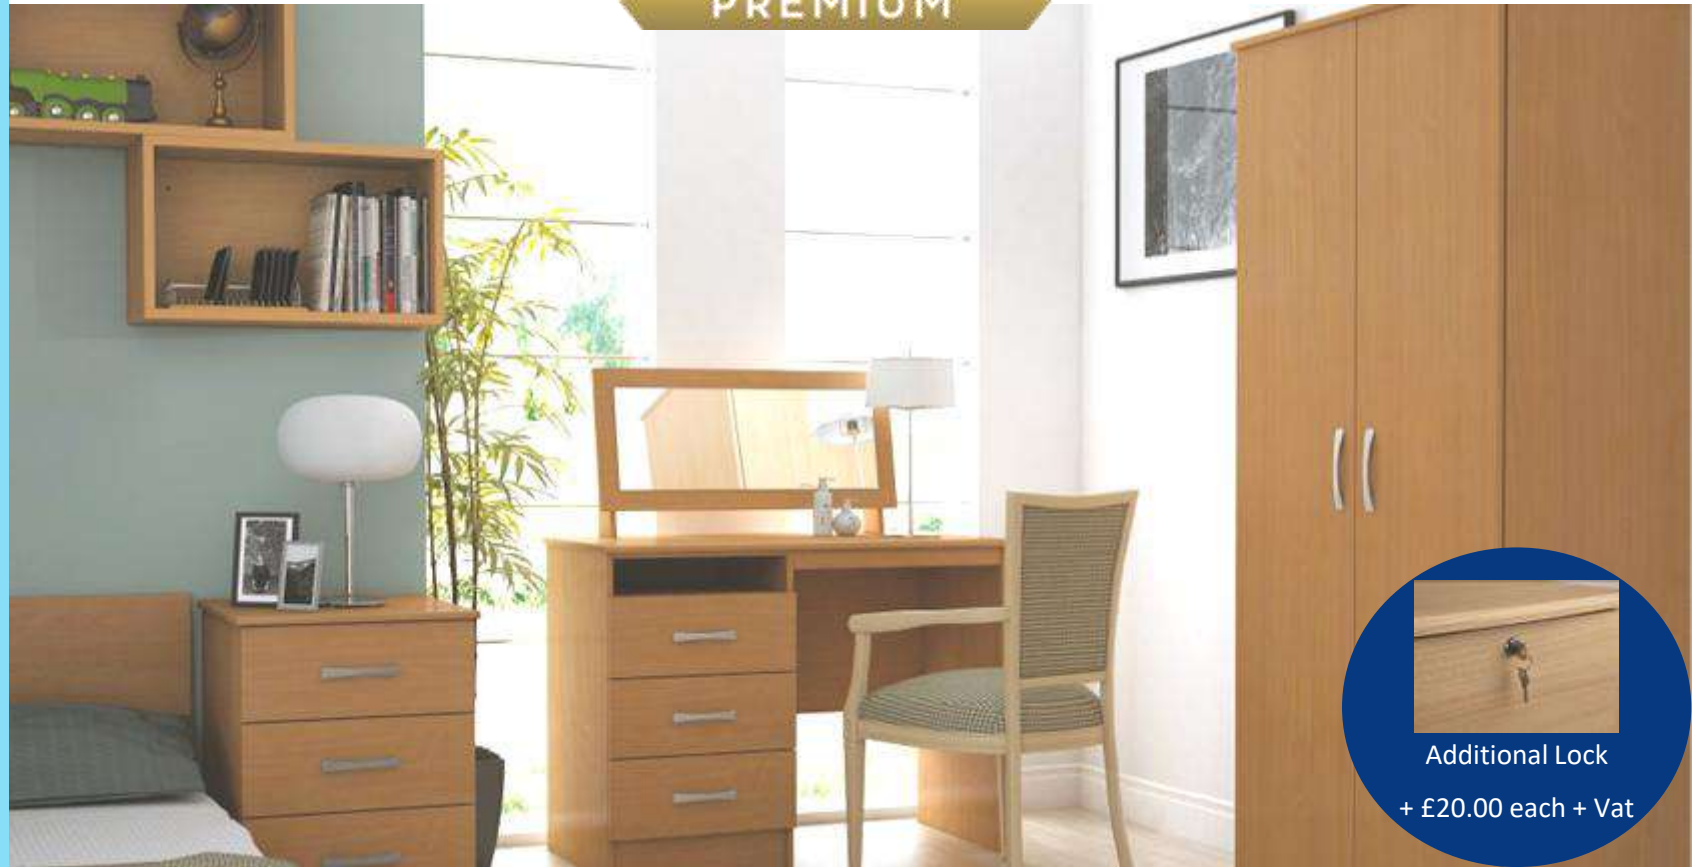

Accessories Collection

Offering a selection of Accessories in different wood colours to help complement your chosen bedroom furniture & bring a room together.

From wall mounted shelving units to headboards, bathroom cabinets, lockers, coat hanging hooks and wall mounted mirrors.

We have it covered...

Additional Lock
+ £20.00 each + Vat