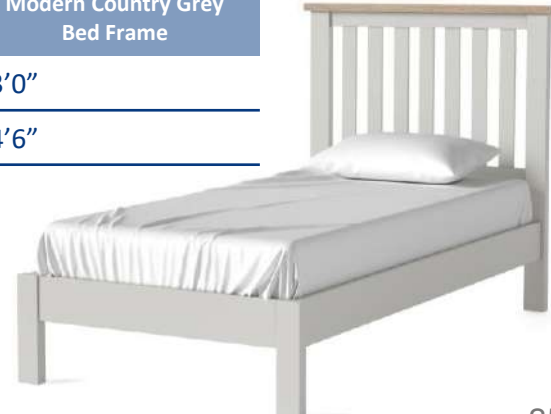

Modern Country Grey Bed Frame
3'0"
4'6"