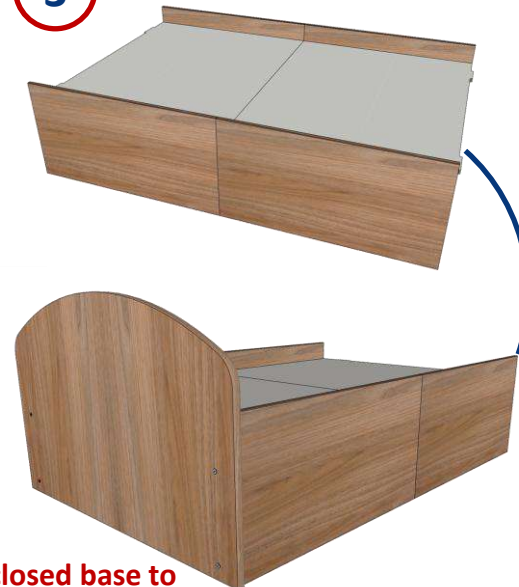

Delivery FOC for orders over £950.00 (net)

* Prices Excluding VAT

Complete Contract Furniture Installations LTD

Unit 22 & 24 Park Gate Business Centre, Chandlers Way, Park Gate, Hampshire, SO31 1FQ