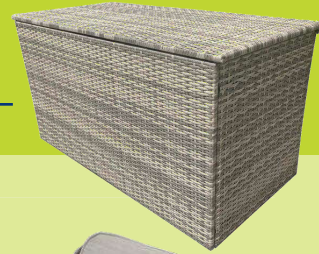

## Edwina – Grey Storage Box

Medium - 140 x 72 x 72cm    £349.00

Large - 172 x 84 x 90cm    £445.00

**Edwina – Table and Chairs Set**  
Including Seat Cushions

£545.00

Chair - H 94cm SD 46cm W 56 cm

Table - H 74cm DIA 70cm