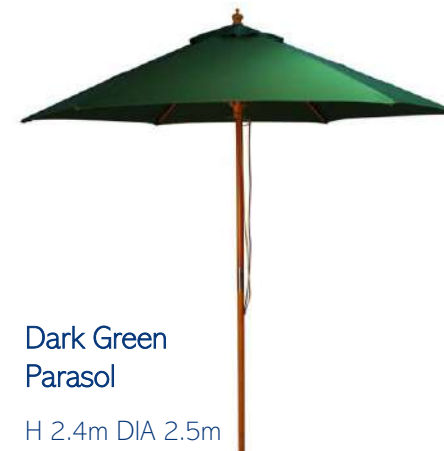

# PARASOLS

Made from hardwood, the parasol frame is strong. The simple pulley system is designed for regular use.

Once opened the parasol canopy is secured in place with a pin.

- UV Rating 50+
- Removable Canopy
- 2 piece pole
- Pole 38mm Diameter
- Water Resistant
- Polyester Canopy

Only  
**£99.00**  
+ VAT

Black Parasol  
H 2.4m DIA 2.5m

Natural Parasol  
H 2.4m DIA 2.5m

Red Parasol  
H 2.4m DIA 2.5m

Navy Blue Parasol  
H 2.4m DIA 2.5m

Purple Parasol  
H 2.4m DIA 2.5m

Dark Green Parasol  
H 2.4m DIA 2.5m

Light Green Parasol  
H 2.4m DIA 2.5m