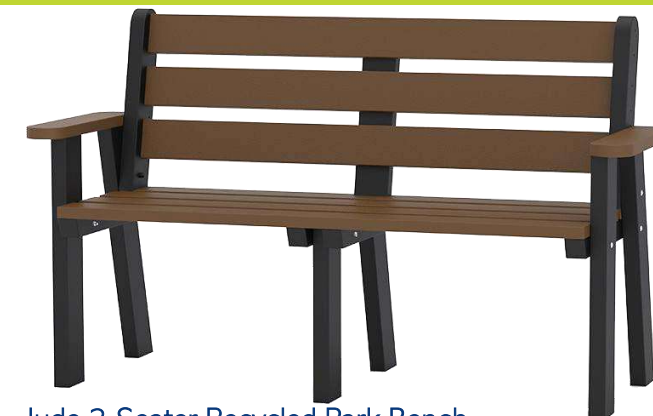

Otto Recycled Rectangular Table

H 75cm L 150cm W 90cm

|                |         |
|----------------|---------|
| In Black       | £745.00 |
| In Black/Grey  | £775.00 |
| In Black/Brown | £735.00 |
| In Brown       | £785.00 |

Jude Recycled Arm Chair

Black £205.00

Jude Recycled Arm Chair

Black/Grey £215.00

Jude 3-Seater Recycled Park Bench

H 90cm L 150cm W 69cm

|                |         |
|----------------|---------|
| In Black       | £375.00 |
| In Black/Grey  | £445.00 |
| In Black/Brown | £470.00 |
| In Brown       | £495.00 |