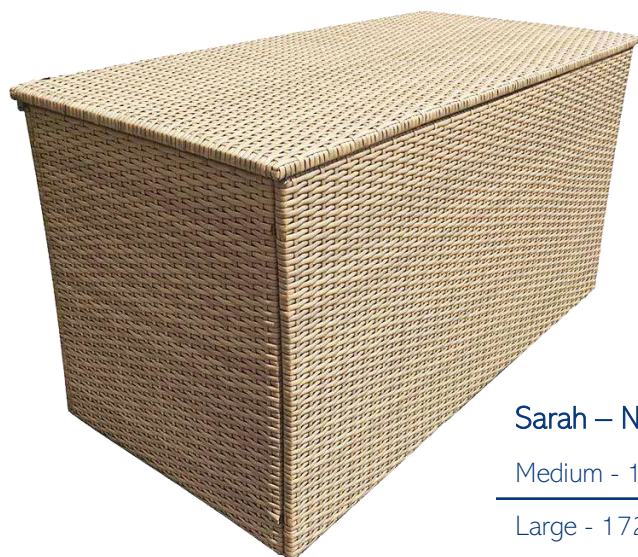

### Sarah – Nature Storage Box

Medium - 140 x 72 x 72cm    £349.00

Large - 172 x 84 x 90cm    £445.00