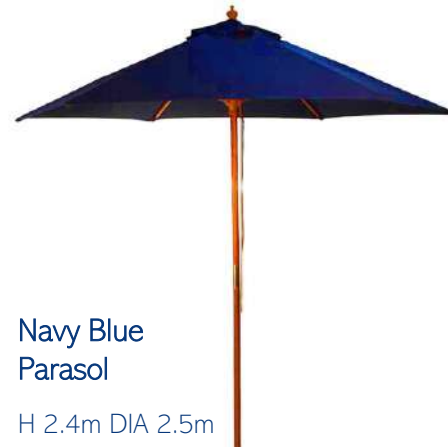

PARASOLS

Made from hardwood, the parasol frame is strong. The simple pulley system is designed for regular use.

Once opened the parasol canopy is secured in place with a pin.

- UV Rating 50+
- Removable Canopy
- 2 piece pole
- Pole 38mm Diameter
- Water Resistant
- Polyester Canopy

Only
£99.00
+ VAT

Red Parasol

H 2.4m DIA 2.5m

Natural Parasol

H 2.4m DIA 2.5m

Black Parasol

H 2.4m DIA 2.5m

Navy Blue Parasol

H 2.4m DIA 2.5m

Light Green Parasol

H 2.4m DIA 2.5m

Purple Parasol

H 2.4m DIA 2.5m

Dark Green Parasol

H 2.4m DIA 2.5m

Taupe Parasol

H 2.4m DIA 2.5m

WINDING PARASOL

GARDEN ACCESSORIES

3m Winding Parasol with Crank

Only £115.00

The 3m Winding Parasol is well-made robust heavy-duty parasol complete with an easy-to-use winder, delivering great shade cover when needed. The Parasol is designed with an extra thick stem which fits snugly in the parasol hole, reducing rattling and shaking from windy conditions.