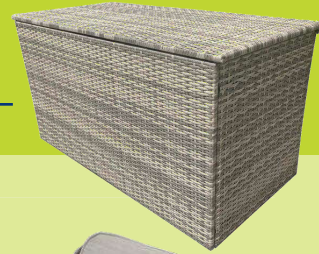

£485.00

Chair - H 93cm SD 42cm W 57.5cm

Table - H 75cm L 55cm W 75cm

Edwina – Grey Storage Box

Medium - 140 x 72 x 72cm £349.00

Large - 172 x 84 x 90cm £445.00

Edwina – Table and Chairs Set
Including Seat Cushions