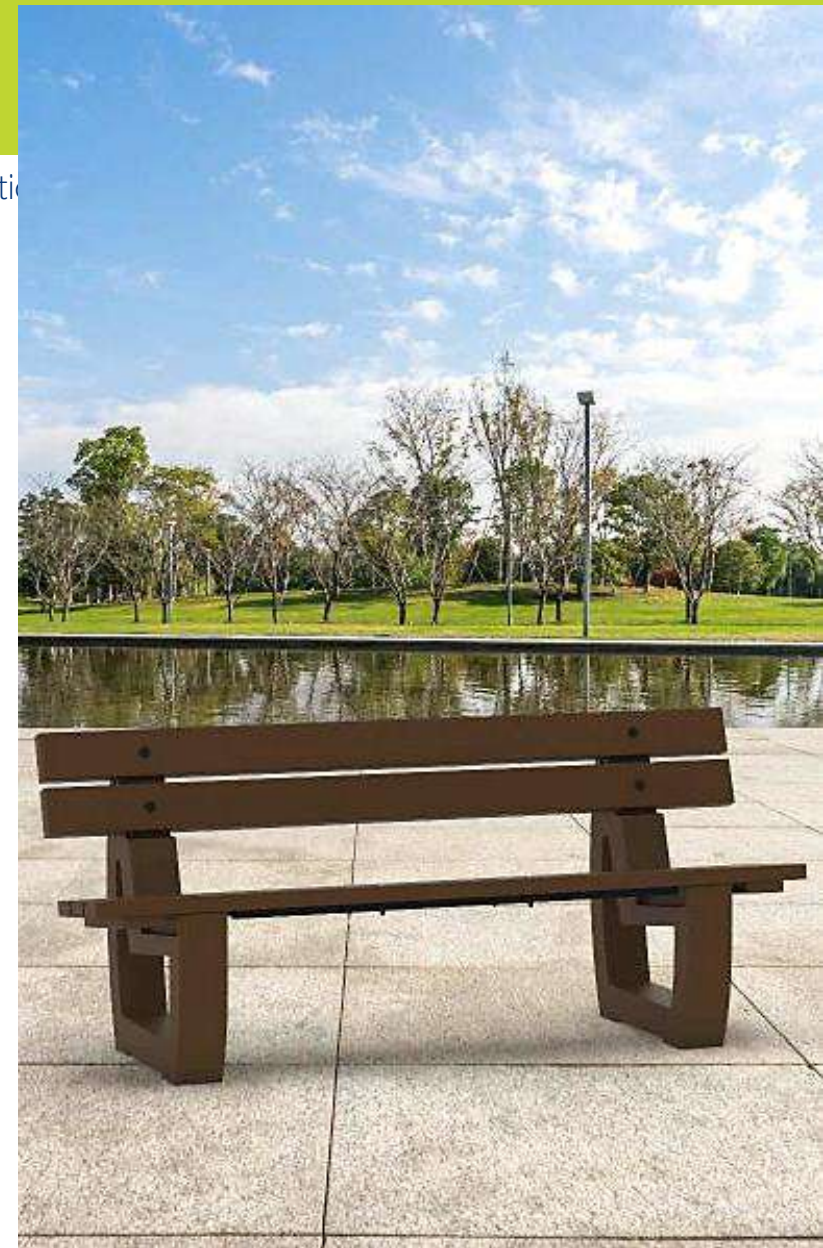

Recycled Park 3-Seater Bench 1.5m - Brown

H 79cm L 150cm D 62cm   £775.00

Recycled Park 3-Seater Bench 1.5m – Black/Brown

H 79cm L 150cm D 62cm

£775.00