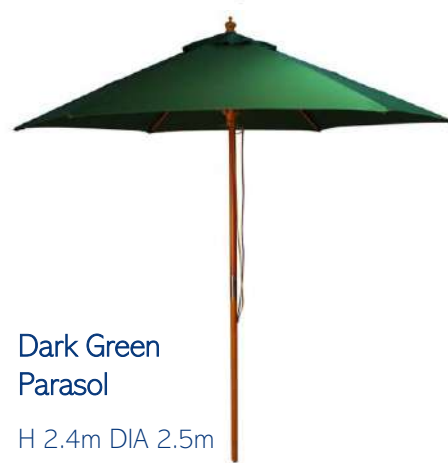

Only
£99.00
+ VAT

Red Parasol

H 2.4m DIA 2.5m

Natural Parasol

H 2.4m DIA 2.5m

Black Parasol

H 2.4m DIA 2.5m

Navy Blue Parasol

H 2.4m DIA 2.5m

Light Green Parasol

H 2.4m DIA 2.5m

Purple Parasol

H 2.4m DIA 2.5m

Dark Green Parasol

H 2.4m DIA 2.5m

Taupe Parasol

H 2.4m DIA 2.5m

WINDING PARASOL

GARDEN ACCESSORIES

3m Winding Parasol with Crank

Only £115.00

The 3m Winding Parasol is well-made robust heavy-duty parasol complete with an easy-to-use winder, delivering great shade cover when needed. The Parasol is designed with an extra thick stem which fits snugly in the parasol hole, reducing rattling and shaking from windy conditions.