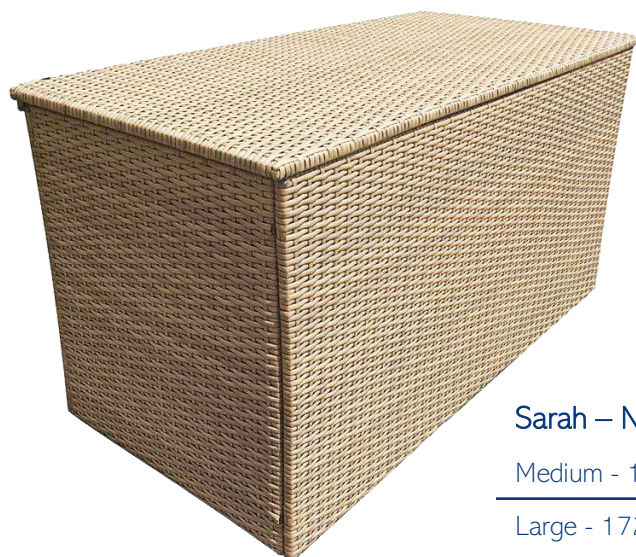

Sarah – Nature Storage Box

Medium - 140 x 72 x 72cm   £349.00

Large - 172 x 84 x 90cm   £445.00