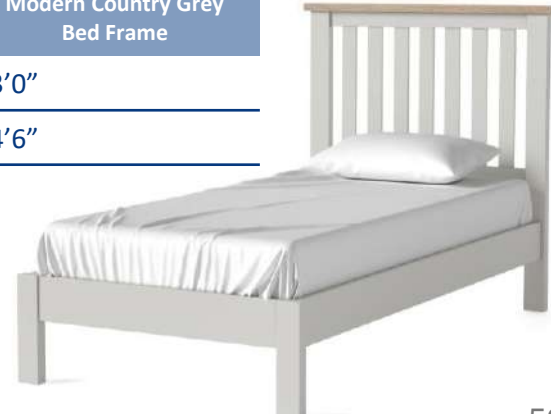

Modern Country Grey Bed Frame
3'0"
4'6"