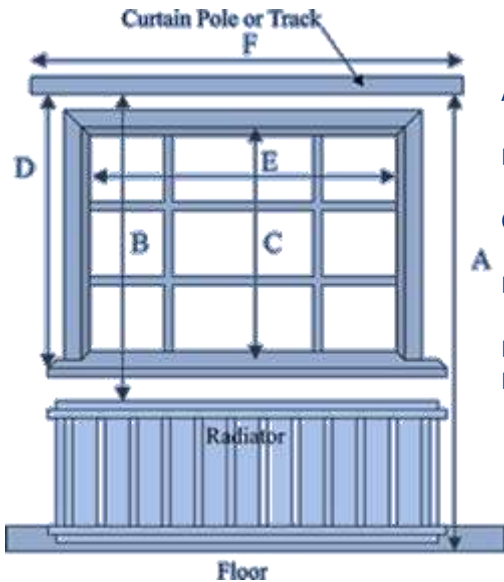

Measuring your Curtains

- A. Curtain Length (drop) from the track or pole to the floor.
- B. Curtain Length (drop) from the track or pole to the radiator.
- C. Curtain length (drop) inside the window recess.
- D. Curtain length (drop) from the track or pole to the window sill.
- E. Width inside the window recess.
- F. Width of the curtain track or pole