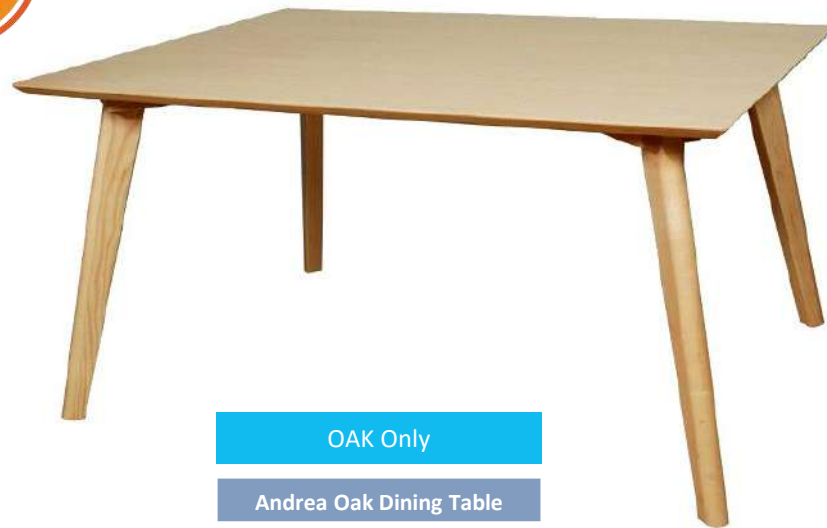

# DINING TABLE RANGE

OAK Only  
Pearl Oak Dining Table  
90 cm x 90 cm

OAK Only  
Pearl Oak Dining Table  
150 cm x 90 cm

OAK Only  
Andrea Oak Dining Table  
100 cm x 100 cm

OAK Only  
Andrea Oak Dining Table  
150 cm x 90 cm

# OCCASIONAL

Marlow

The Marlow furniture range gives your living space a soft aesthetic with its coconut white fronts and its softly curved oak tops.

**Large Bookcase**  
H 180cm W 80cm D 28cm

**Slim Bookcase**  
H 140cm W 60cm D 26cm