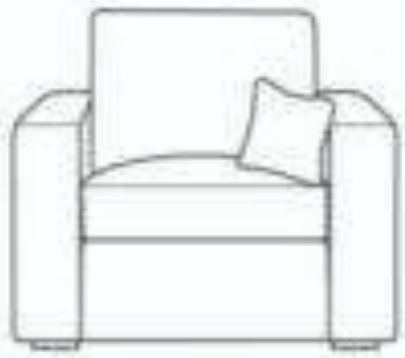

Panama Armchair