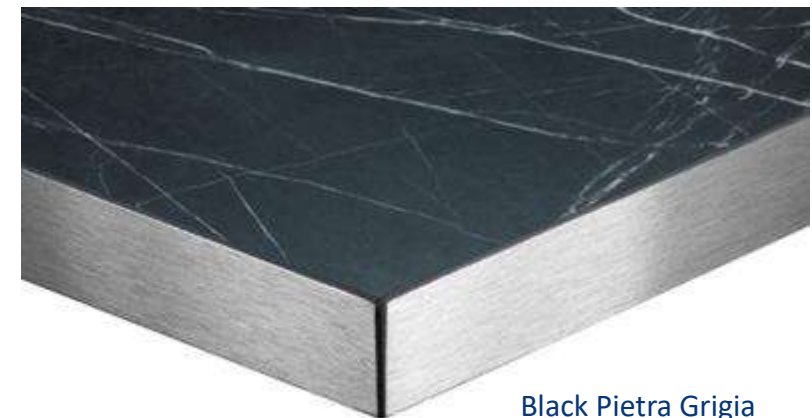

Black Pietra Grigia
Silver ABS Edge Laminate

Round (Price including Base & 25mm Tops)

- 60cm
- 70cm
- 80cm
- 90cm

Square (Price including Base & 25mm Tops)

- 60cm
- 70cm
- 80cm
- 90cm

Rectangular (Price including Base & 25mm Tops)

- 110 x 70cm
- 120 x 80cm
- 140 x 70cm
- 150 x 80cm

Round (Price including Base & 40mm Tops)

- 60cm
- 70cm
- 80cm
- 90cm

Square (Price including Base & 40mm Tops)

- 60cm
- 70cm
- 80cm
- 90cm

Rectangular (Price including Base & 40mm Tops)

- 110 x 70cm
- 120 x 80cm
- 140 x 70cm
- 150 x 80cm