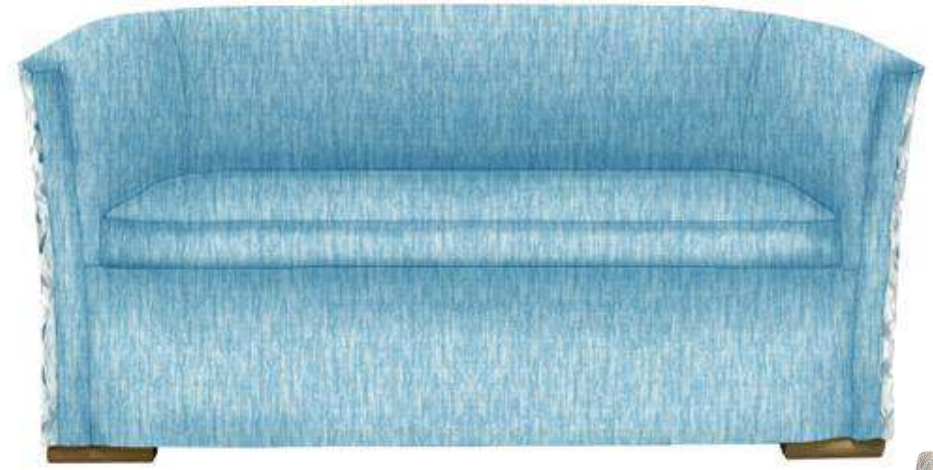

# TUB CHAIRS

Single Seater

Two-Seater

ANY CHAIR  
ANY FABRIC

**Martina Tub Chair**  
OH 77cm OW 71cm SH 48cm SW 46cm SD 46cm

**Chelsea Tub Chair**  
OH 77cm OW 74cm SH 48cm SW 48cm SD 48cm

**Chelsea 2-Seater**  
OH 77 cm OW 122 cm SH 48 cm SW 48 cm SD 48 cm