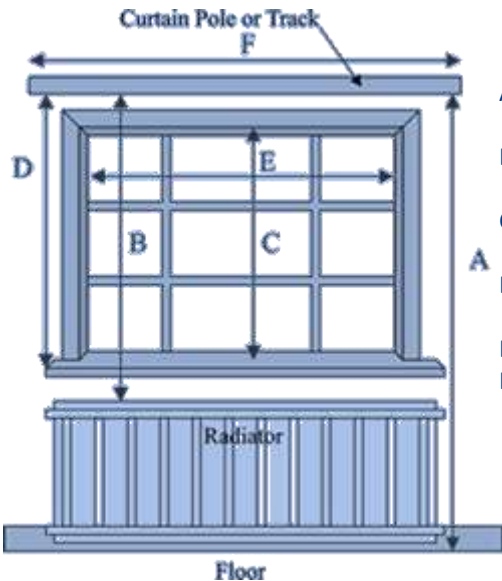

Measuring your Curtains

- A. Curtain Length (drop) from the track or pole to the floor.
- B. Curtain Length (drop) from the track or pole to the radiator.
- C. Curtain length (drop) inside the window recess.
- D. Curtain length (drop) from the track or pole to the window sill.
- E. Width inside the window recess.
- F. Width of the curtain track or pole