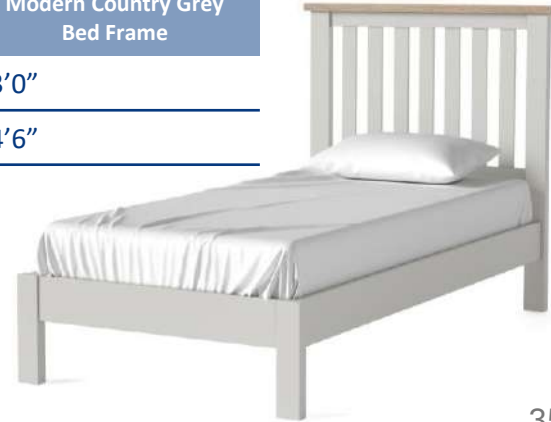

Marlow Bed Frame

3'0"

4'6"

Modern Country Coconut
White Bed Frame

3'0"

4'6"

Bath Bed Frame Only

3'0"

4'6"

Modern Country Grey
Bed Frame

3'0"

4'6"

Capri Luxury Mattress (Source 5)

The Capri Luxury Mattress is a firm support mattress. With its deep cotton fillings and luxury 100% Viscose panels and border it offers a soft touch. The mattress is two-sided.