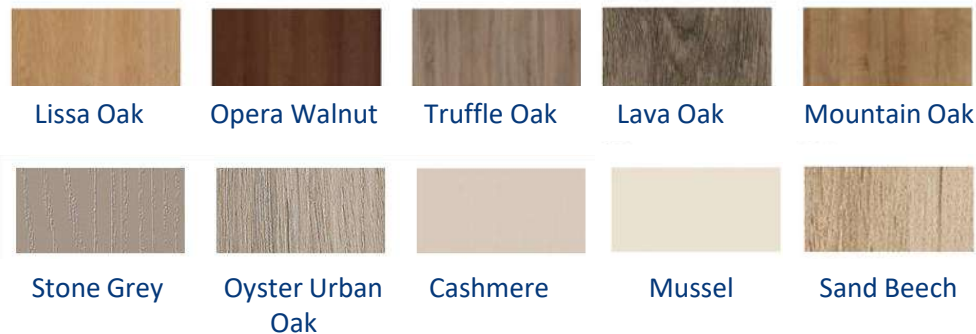

WOOD COLOUR OPTIONS

Optional Extra
Integral Lockable Medicine Cabinet
Add £119.00

Anti microbial finishing lacquers melamine faced to aid easy clean and hygiene