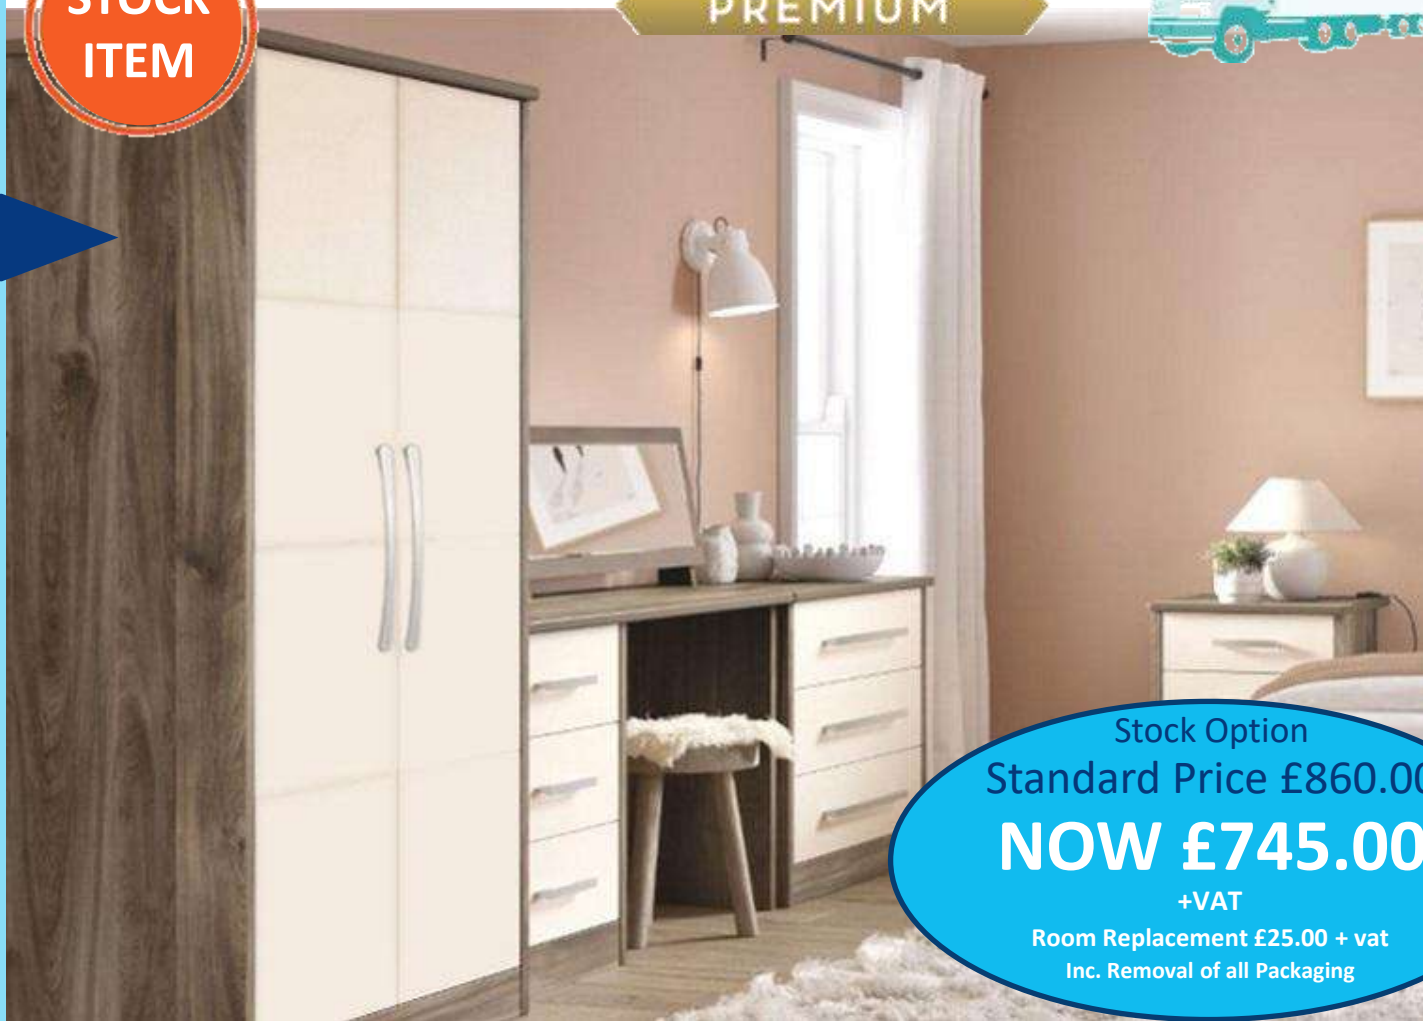

Wide Double Wardrobe
 H 182 cm W 92cm D 54cm

Loule Bedroom

Including Bow Handles

Features/Benefits

-  Glued dowelled & screwed
-  Designed for contract use
-  15m Solid backs to all units
-  170° hinges
-  Durable hanging rail
-  Optional Locks
-  Metal sided drawer boxes
-  Soft rounded corners 25mm
-  Tested to BS 4875 Part 8
-  Tester to BS 4875 Part 7 L4
-  5 years furniture guarantee

The Loule bedroom range is designed for contract use with a modern appearance, offered in a choice of furniture options and wood colours. Let the Loule transform your bedroom...

**STOCK
ITEM**

PREMIUM

Stock Option
Standard Price £860.00
NOW £745.00
+VAT
Room Replacement £25.00 + vat
Inc. Removal of all Packaging