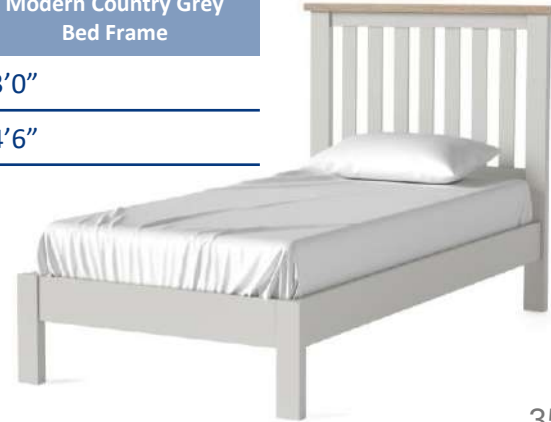

Salisbury Bed Frame

3'0"
4'6"

Marlow Bed Frame

3'0"
4'6"

Modern Country Coconut
White Bed Frame

3'0"
4'6"

Bath Bed Frame Only

3'0"
4'6"

Modern Country Grey
Bed Frame

3'0"
4'6"

Capri Luxury Mattress (Source 5)

The Capri Luxury Mattress is a firm support mattress. With its deep cotton fillings and luxury 100% Viscose panels and border it offers a soft touch. The mattress is two-sided.