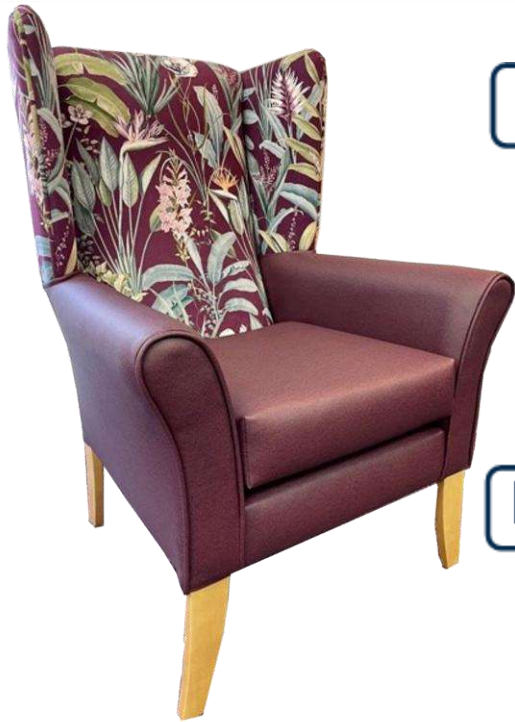

2 Way Fabric Options

Mix & Match Waterproof Fabric & Faux Leather for ease of cleaning and longevity of Furniture

Extra cost for 2 Way Fabric Option on each Chair or Sofa

Example: Chester Armchair, Option J

E

End of Arms + Top of Back
+ Arm Facings + Seat Cushion

F

End of Arms + Top of Back
+ Arm Facings + Seat Cushion
+ Under Seat Cushion

S

Arms Facing + Seat Cushion +
Under Seat Cushion + Inside Back
+ Inside Arms + Inside Wings

J

Full Arms + Seat Cushion +
Under Seat Cushion

M

End of Arms + Arm Facings +
Seat Cushion + Under Seat
Cushion

R

Full Arms + Arm Facings
+ Under Seat Cushion

Fire Safety of Furniture & Furnishings in the Contact & Non-Domestic Sector Important Information – CRIB 5 Guide to UK Requirements

If you're involved in purchasing for the following sectors, Your furniture MUST meet CRIB 5 (BS7177) standards for commercial use:

- Offices & Commercial Settings
- Retailers
- Hotels
- Bed and Breakfasts
- Hostels & Guest Houses
- Holiday Parks
- Rental and Property Management (HMO's)
- Student Accommodation

What makes a product legally compliant?

If you are looking to order Furniture and Beds for commercial use, the product must comply to the specific UK Fire Regulations comprising of the following tests:

- BS EN597-1 (Cigarette)
- BS EN597-2 (Match)
- BS7177– CRIB5

Please note that it is YOUR responsibility to determine if your products need to be CRIB5 compliant.

As we do not know where your products are being installed, we cannot be responsible for determining if the products need to be CRIB5 compliant. We can only offer you advice and guidance.

If you're unsure whether CRIB5 is needed in addition to Cigarette & Match test for your project, contact the insurance company linked to your project, or the local Fire Officer, who can advise.