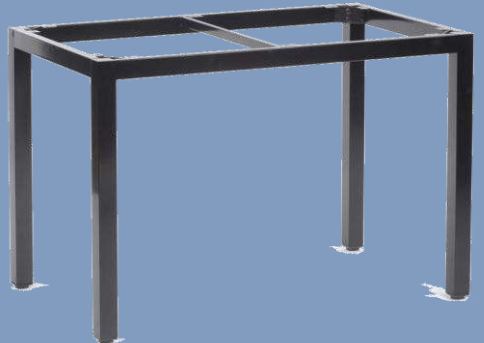

Steel Rectangular Box Base with Extrema HPL Anthracite Marble Laminate Table Top

Table: H 72cm W 67.5cm L 107.5cm   Table Top: 120 x 70cm   **£239.00**