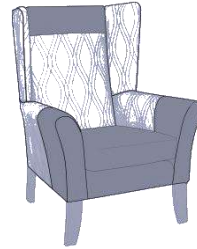

End of Arms + Top of Back
+ Arm Facings + Seat Cushion
+ Under Seat Cushion

S