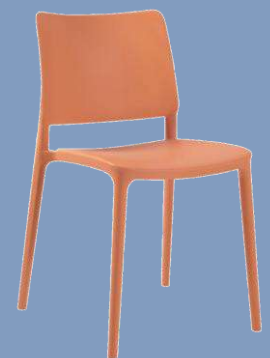

Joy Side Chair - Terracotta
H 80cm D 43cm L 41cm   **£95.00**