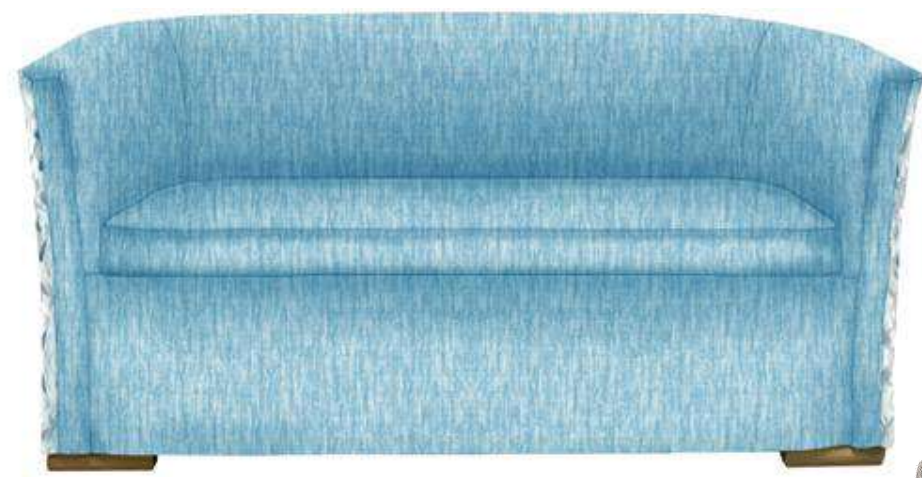

# TUB CHAIRS

Single Seater

Two-Seater

ANY  
CHAIR  
ANY  
FABRIC

**Martina Tub Chair**  
OH 77cm OW 71cm SH 48cm SW 46cm SD 46cm

**Chelsea Tub Chair**

OH 77cm OW 74cm SH 48cm SW 48cm SD 48cm

**Chelsea 2-Seater**