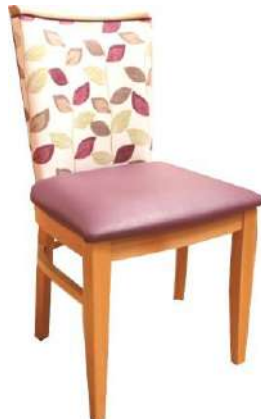

# DINING SIDE CHAIRS

Available in Oak, Natural or Walnut

ANY CHAIR  
ANY FABRIC

Most Chairs available with Skids Additional £25.00

Mandi Side Chair

OH 94cm OW 48cm  
SH 50cm SD 46cm

Oak Polish ONLY

Carnaby Plus Side Chair