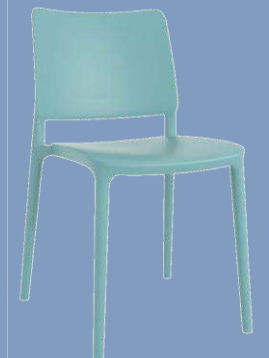

Joy Side Chair – Aqua Blue
H 80cm D 43cm L 41cm   **£95.00**