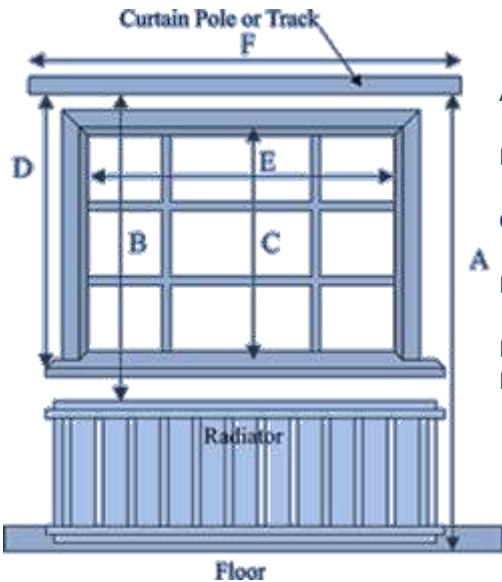

Measuring your Curtains

- A. Curtain Length (drop) from the track or pole to the floor.
- B. Curtain Length (drop) from the track or pole to the radiator.
- C. Curtain length (drop) inside the window recess.
- D. Curtain length (drop) from the track or pole to the window sill.
- E. Width inside the window recess.
- F. Width of the curtain track or pole