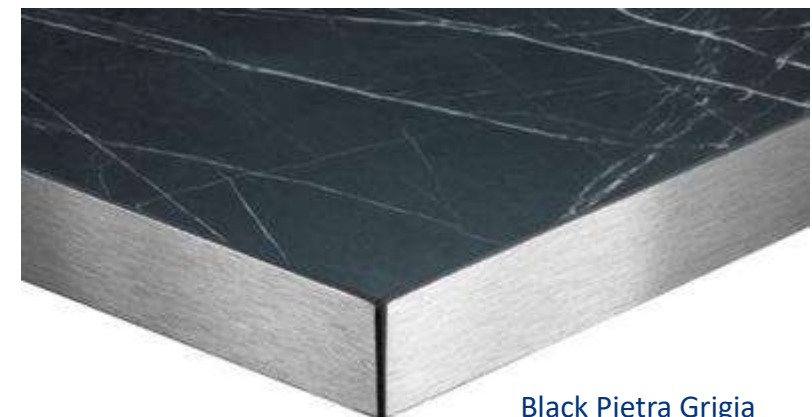

Laminated Table Tops 25mm or 40mm thickness

Dark Brown Eucalyptus

Natural Nebraska Oak

Medium Grey Finesline

Dark Grey Finesline

Natural Lancaster Oak

Natural Pacific Walnut

Tobacco Pacific Walnut

Vicenza Oak

Black Pietra Grigia
Silver ABS Edge Laminate

Round (Price including Base & 25mm Tops)

- 60cm
- 70cm
- 80cm
- 90cm

Square (Price including Base & 25mm Tops)

- 60cm
- 70cm
- 80cm
- 90cm

Rectangular (Price including Base & 25mm Tops)