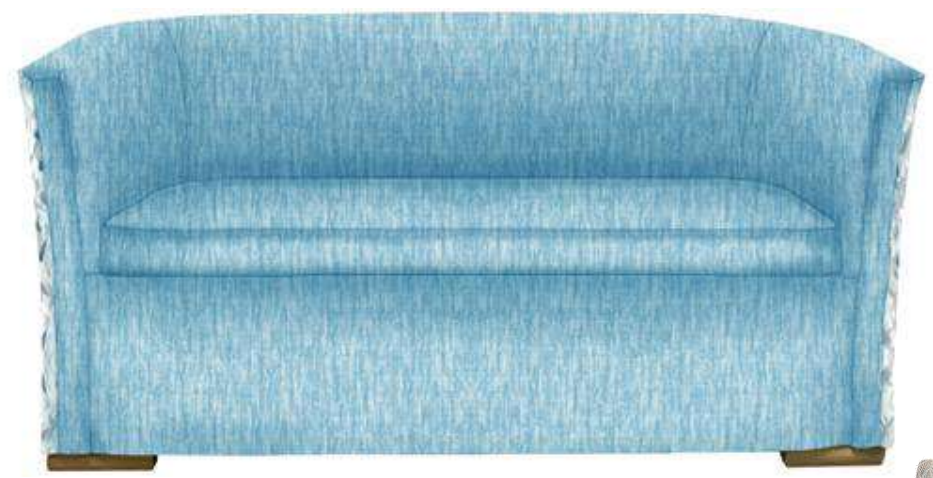

TUB CHAIRS

Single Seater

Two-Seater

ANY CHAIR
ANY FABRIC

Martina Tub Chair
OH 77cm OW 71cm SH 48cm SW 46cm SD 46cm

Chelsea Tub Chair

OH 77cm OW 74cm SH 48cm SW 48cm SD 48cm

Chelsea 2-Seater