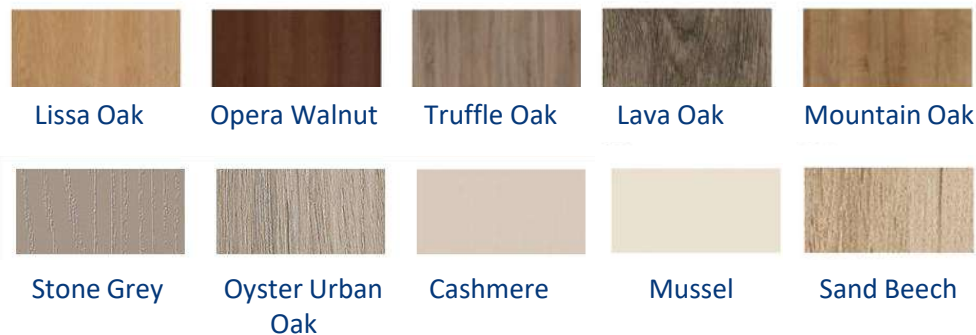

WOOD COLOUR OPTIONS

Optional Extra
Integral Lockable Medicine Cabinet
Add £119.00

Anti microbial finishing lacquers melamine faced to aid easy clean and hygiene